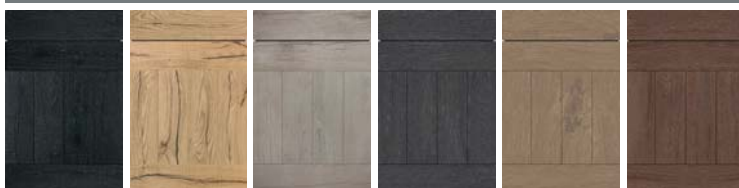

PG8 FALUN ^{F12}

Black Oak 638 - FG 311 (1.52)	New Oak 638 - FG 312 (1.52)	Beach Wood 638 - FG 459 (1.52)	Carbon Wood 638 - FG 462 (1.52)	Smoke 638 - FG 463 (1.52)	Dark Oak 638 - FG 465 (1.52)

PG8 GÖTEBORG /-cp ^{G16/cp}

Smoke 640 - FG 463 (1.53)	Dark Oak 640 - FG 465 (1.53)